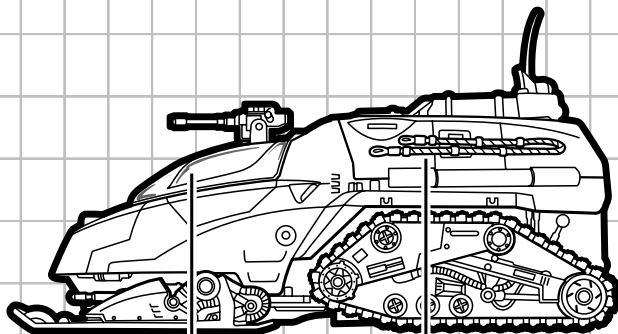

ICE SABRE™ with FROSTBITE® figure

- 1. FIGURE FITS INSIDE COCKPIT**
- 2. PIVOTING FRONT SKIS**
- 3. FIGURE FITS INSIDE GUN STATION**
- 4. DOORS OPEN**
- 5. LAUNCHER FIRES MULTIPLE MISSILES**
- 6. POP-UP GUN STATION**

AGES 5+

56690/61176 Asst.

WARNING:

CHOKING HAZARD—Small parts.
Not for children under 3 years.

ICE SABRE™ FEATURES

Includes vehicle, figure and missiles.

1. Pull skis forward for driving position. The skis can be pivoted.
- 2a. Press button to raise gunner station.
- 2b. Insert missiles into launch bays. Press buttons to fire missiles.
3. Open canopy. Figure fits inside cockpit.
4. Open tailgate. A figure can be placed on the tailgate or inside vehicle.